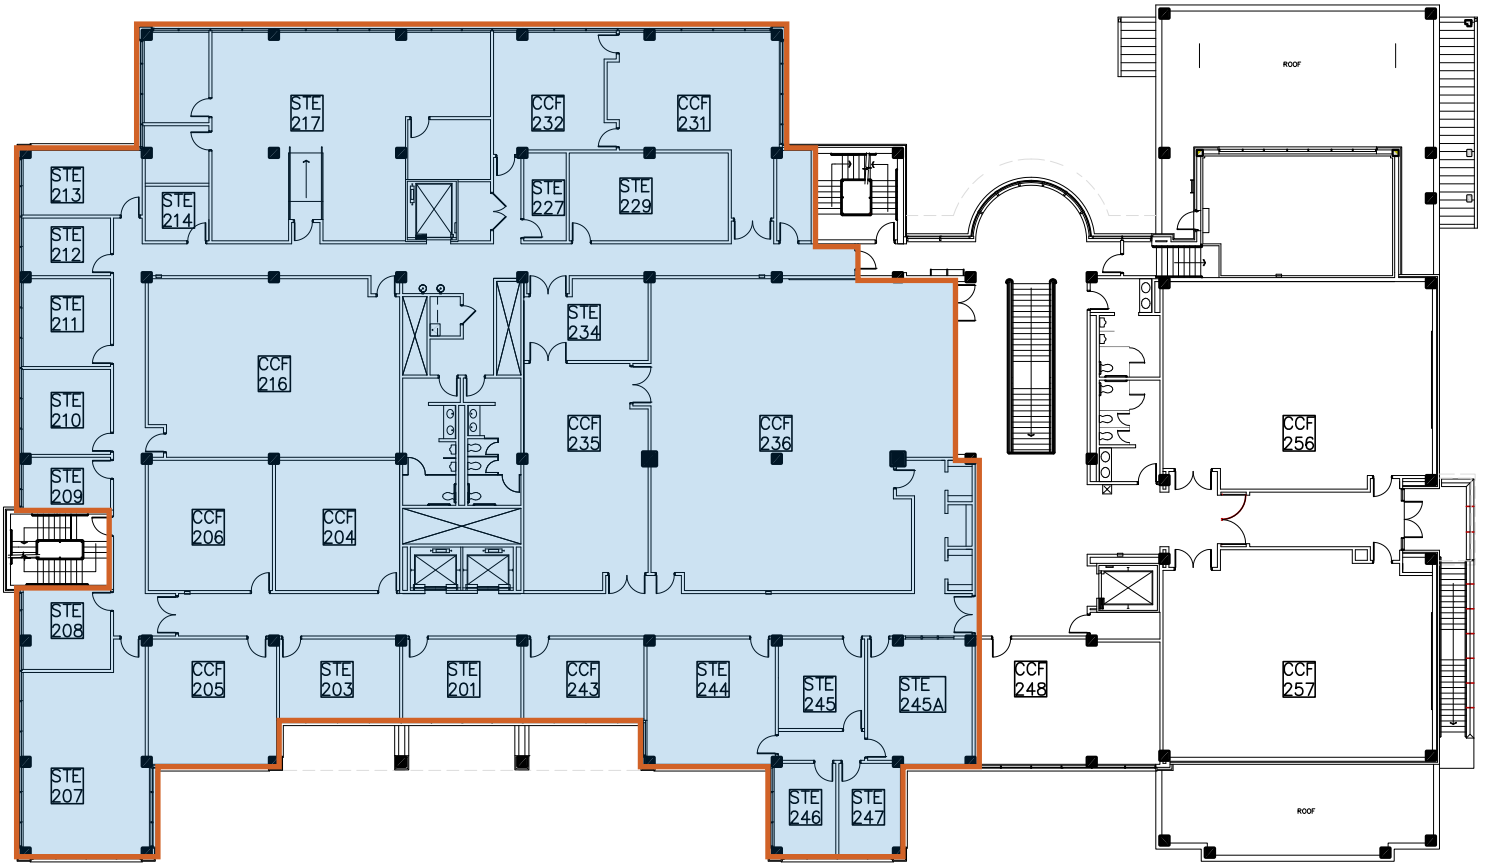

CENTER FOR ENERGY RESOURCES MANAGEMENT (CERM) FLOOR 2 SUITE - - RSF

2021 LAKESHORE DRIVE
NEW ORLEANS, LA

CORPORATE REALTY

JULY 5, 2022

Mathes Brierre
ARCHITECTS

201 St. Charles Avenue Suite 4100
New Orleans, Louisiana 70170-4100
Phone: 504.586.930