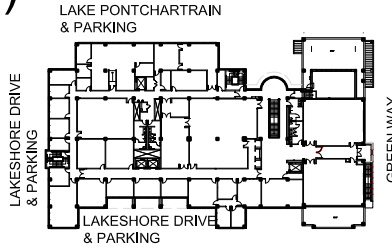

CENTER FOR ENERGY RESOURCES MANAGEMENT (CERM) FLOOR 2 SUITE - - RSF

2021 LAKESHORE DRIVE
NEW ORLEANS, LA

CORPORATE REALTY

JULY 5, 2022

Mathes Brierre
ARCHITECTS

201 St. Charles Avenue Suite 4100
New Orleans, Louisiana 70170-4100
Phone: 504.586.930